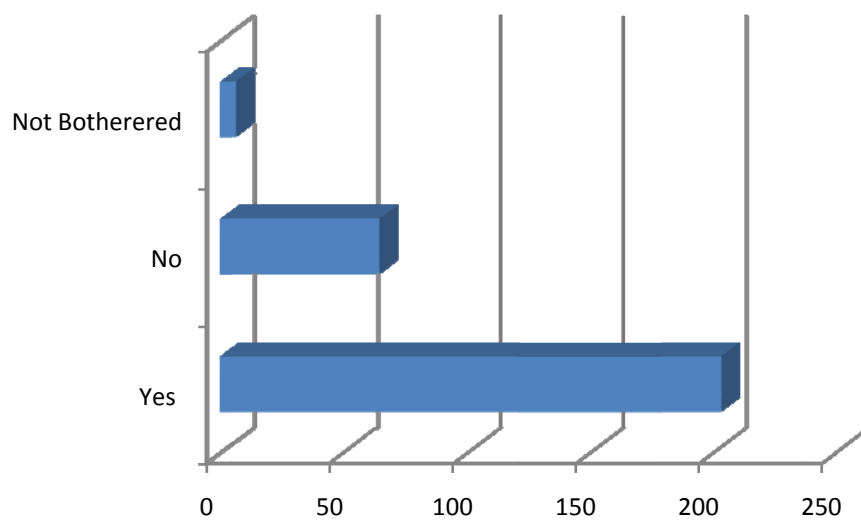

Membership Survey: January 2008

275 surveys were completed which is 5.5% of the average attendance at Edgeley Park.

Q1. Are you aware of the Stockport County Supporters Trust?

Q2. Have you read the aims of the Stockport County Supporters Trust?