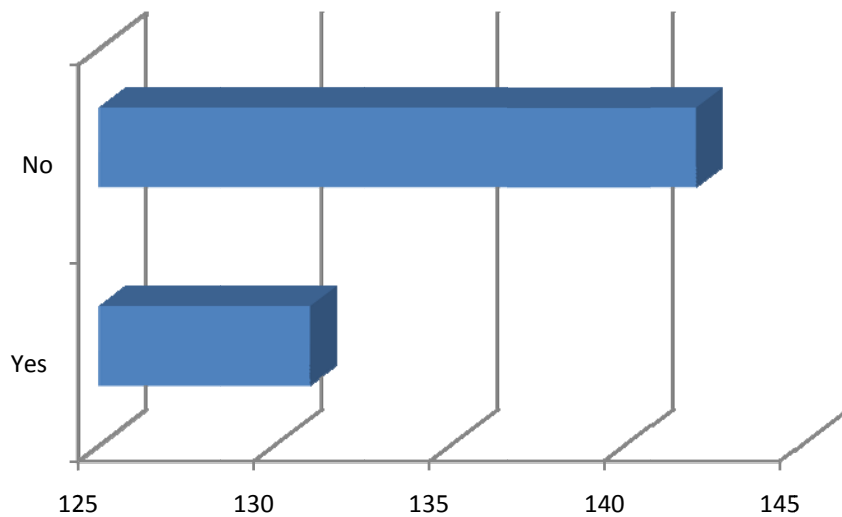

Q4. Are you a member of the Stockport County Supporters Trust?