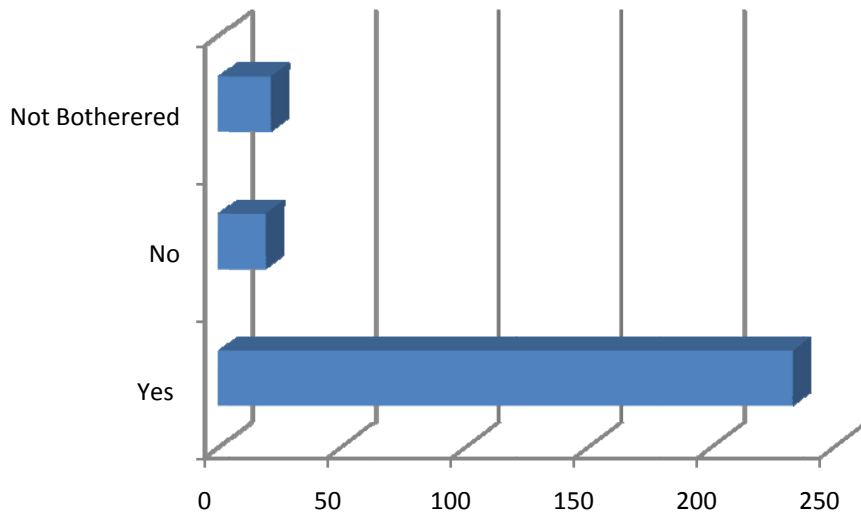

Q3. Are you in favour of Stockport County Football Club being owned by the Supporters Trust?