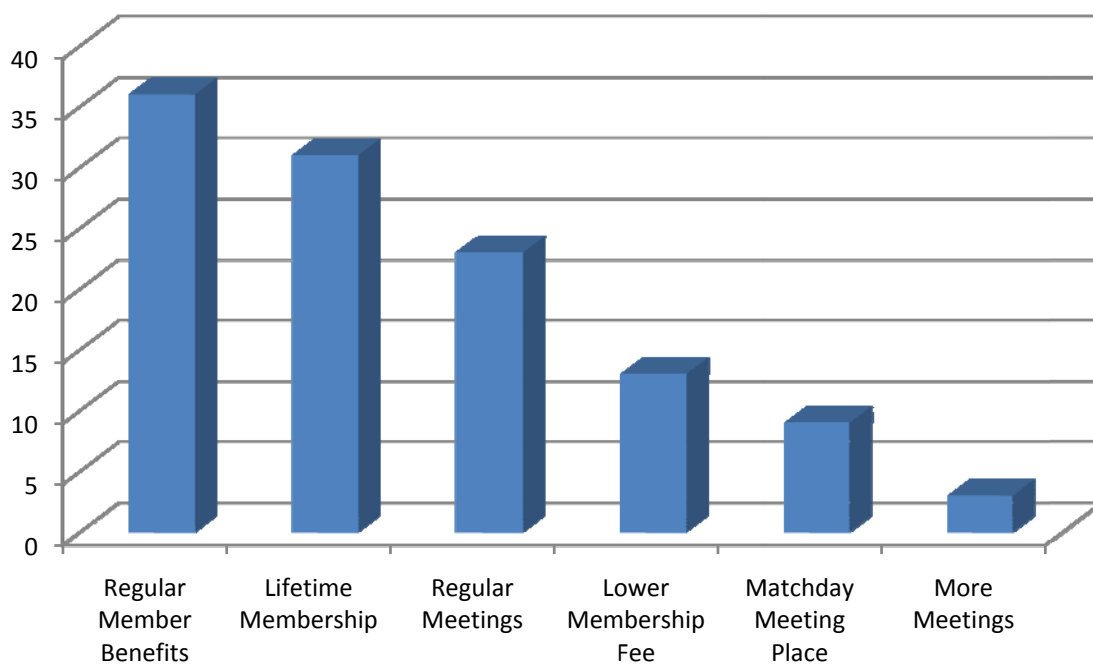

Membership Survey: January 2008

275 surveys were completed which is 5.5% of the average attendance at Edgeley Park.

Q1. Are you aware of the Stockport County Supporters Trust?

Q2. Have you read the aims of the Stockport County Supporters Trust?

Q3. Are you in favour of Stockport County Football Club being owned by the Supporters Trust?

Q4. Are you a member of the Stockport County Supporters Trust?

5. What would make membership of the Trust more attractive to you?

Q7. How could we make the Trust better for you?

Each response was categorised into one of seven category's and then split as a percentage.

Responses as a %

Stockport County Supporters' Trust

Q8. How important are the following to you?