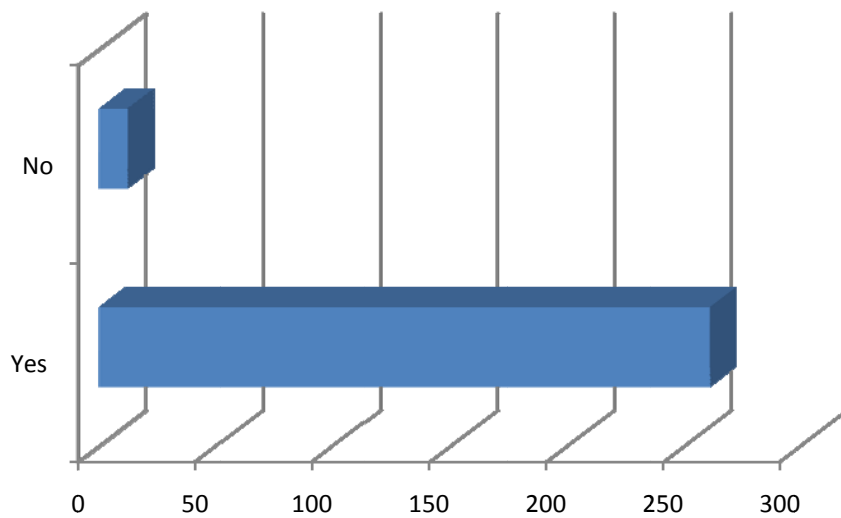

Membership Survey: January 2008

275 surveys were completed which is 5.5% of the average attendance at Edgeley Park.

Q1. Are you aware of the Stockport County Supporters Trust?

Q2. Have you read the aims of the Stockport County Supporters Trust?