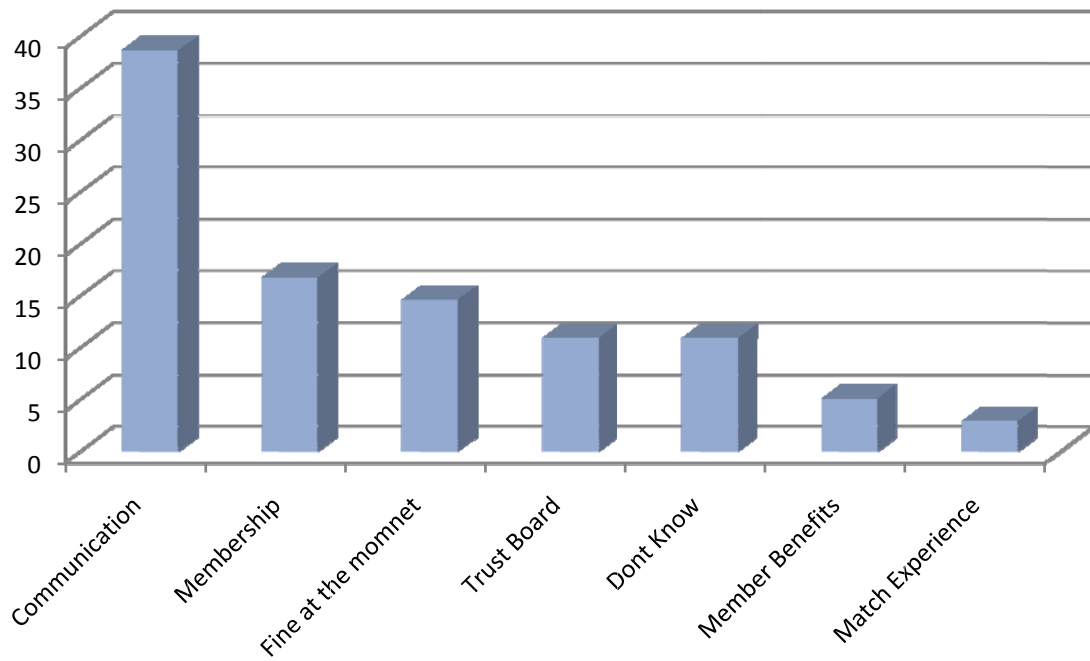

Membership Survey: January 2008

275 surveys were completed which is 5.5% of the average attendance at Edgeley Park.

Q1. Are you aware of the Stockport County Supporters Trust?

Q2. Have you read the aims of the Stockport County Supporters Trust?

Q3. Are you in favour of Stockport County Football Club being owned by the Supporters Trust?

Q4. Are you a member of the Stockport County Supporters Trust?

5. What would make membership of the Trust more attractive to you?

Q7. How could we make the Trust better for you?

Each response was categorised into one of seven category's and then split as a percentage.

Responses as a %

Stockport County Supporters' Trust

Q8. How important are the following to you?